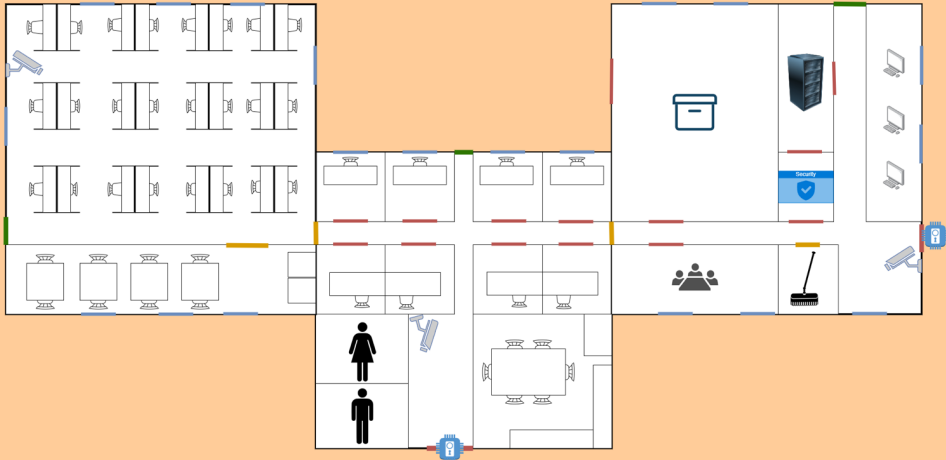

Trony

P

P

Legend

-  : IT operations center
-  : Security Camera
-  : Emergency exit (only opens from inside)
-  : Open door
-  : Locked door
-  : Glass window
-  : Pin code locked door
-  : Conference room
-  : Security monitoring room
-  : Parking lot area
-  : Server room
-  : Deposit room
-  : Janitors room
-  : WC