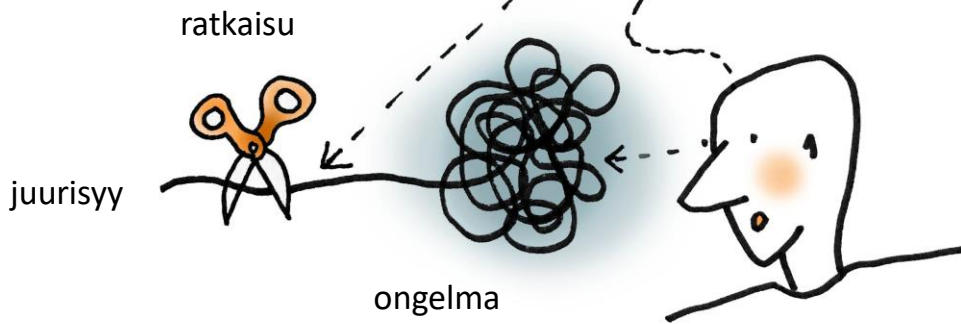

Korjaammeko
väärää ongelmaa
tehottomilla
ratkaisuyrityksillä?

Oravanpyörä vai näkökyky?