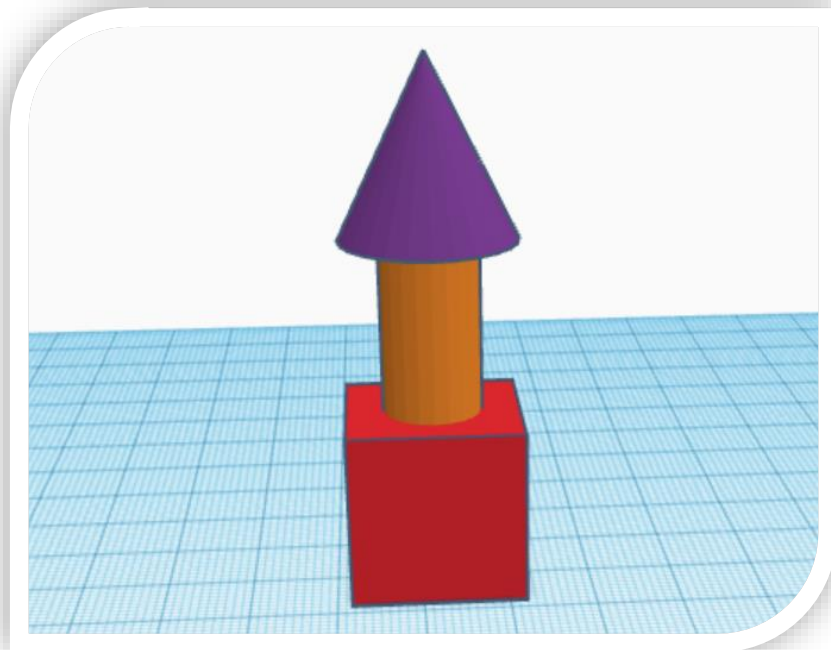

ALIGN

ROCKET

Materials

Box

Cylinder

Cone

PUT SHAPES TOGETHER AND CHANGE COLORS

1 F FOUR SHAPES

Materials

Box

Half Sphere

Torus

Sphere

SCRIBBLE

ANIME GIRL

Material